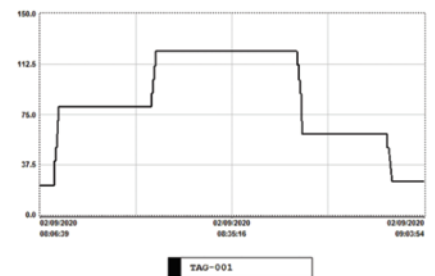

Página 1 de 4

- ARMY-3001 adquire automaticamente os dados dos 24 sensores permitindo a visualização de todos os pontos, a exportação dos dados criptografados e também a geração individual do pdf de cada sensor.