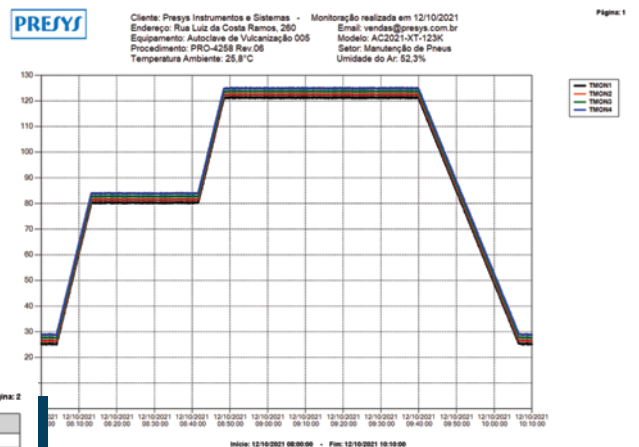

LapyView - Geração Tabela e Gráficos

DADOS COLETADOS
Início: 12/10/2021 08:00:00 - Fim: 12/10/2021 10:10:00

DATA	HORARIO	TMOH1	TMOH2	TMOH3	TMOH4
12/10/2021	08:00:00	25.4	26.6	27.8	29.0
12/10/2021	08:00:05	25.5	26.7	27.9	29.1
12/10/2021	08:00:10	25.0	26.2	27.4	28.6
12/10/2021	08:00:15	25.3	26.5	27.7	28.9
12/10/2021	08:00:20	25.3	26.5	27.7	28.9
12/10/2021	08:00:25	25.4	26.6	27.8	29.0
12/10/2021	08:00:30	25.2	26.4	27.6	28.8
12/10/2021	08:00:35	25.3	26.5	27.7	28.9
12/10/2021	08:00:40	25.2	26.4	27.6	28.8
12/10/2021	08:00:45	25.1	26.3	27.5	28.7
12/10/2021	08:00:50	25.4	26.6	27.8	29.0
12/10/2021	08:00:55	25.4	26.6	27.8	29.0
12/10/2021	08:01:00	25.1	26.3	27.5	28.7
12/10/2021	08:01:05	25.4	26.6	27.8	29.0
12/10/2021	08:01:10	25.2	26.4	27.6	28.8
12/10/2021	08:01:15	25.4	26.6	27.8	29.0
12/10/2021	08:01:20	25.0	26.2	27.4	28.6
12/10/2021	08:01:25	25.2	26.4	27.6	28.8
12/10/2021	08:01:30	25.2	26.4	27.6	28.8
12/10/2021	08:01:35	25.2	26.4	27.6	28.8
12/10/2021	08:01:40	25.2	26.4	27.6	28.8
12/10/2021	08:01:45	25.3	26.5	27.7	28.9
12/10/2021	08:01:50	25.4	26.6	27.8	29.0
12/10/2021	08:01:55	25.5	26.7	27.9	29.1
12/10/2021	08:02:00	25.5	26.7	27.9	29.1
12/10/2021	08:02:05	25.1	26.3	27.5	28.7
12/10/2021	08:02:10	25.3	26.5	27.7	28.9
12/10/2021	08:02:15	25.5	26.7	27.9	29.1
12/10/2021	08:02:20	25.5	26.7	27.9	29.1
12/10/2021	08:02:25	25.4	26.6	27.8	29.0
12/10/2021	08:02:30	25.1	26.3	27.5	28.7
12/10/2021	08:02:35	25.5	26.7	27.9	29.1

- O LapyView é uma aplicação Windows que possibilita importar os dados criptografados provenientes do ARMY-3001, configurar a exibição desses dados, permitindo a impressão de tabelas e gráficos. É importante ressaltar que os dados não podem ser alterados, apenas visualizados e impressos.