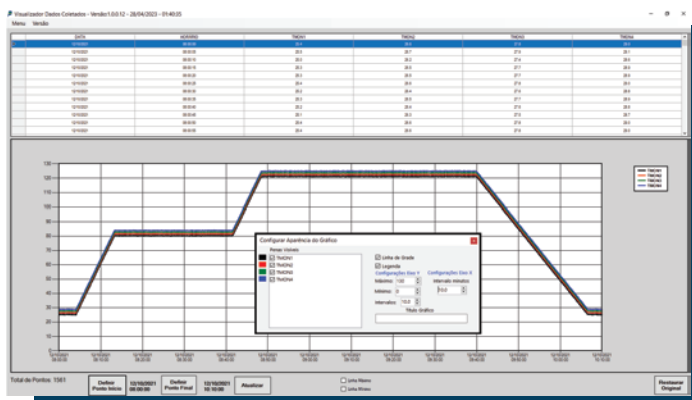

LapyView - Geração Tabela e Gráficos

DADOS COLETADOS
Início: 12/10/2021 08:00:00 - Fim: 12/10/2021 10:10:00

DATA	HORARIO	TMOH1	TMOH2	TMOH3	TMOH4
12/10/2021	08:00:00	25.4	26.6	27.8	29.0
12/10/2021	08:00:05	25.5	26.7	27.9	29.1
12/10/2021	08:00:10	25.0	26.2	27.4	28.6
12/10/2021	08:00:15	25.3	26.5	27.7	28.9
12/10/2021	08:00:20	25.3	26.5	27.7	28.9
12/10/2021	08:00:25	25.4	26.6	27.8	29.0
12/10/2021	08:00:30	25.2	26.4	27.6	28.8
12/10/2021	08:00:35	25.3	26.5	27.7	28.9
12/10/2021	08:00:40	25.2	26.4	27.6	28.8
12/10/2021	08:00:45	25.1	26.3	27.5	28.7
12/10/2021	08:00:50	25.4	26.6	27.8	29.0
12/10/2021	08:00:55	25.4	26.6	27.8	29.0
12/10/2021	08:01:00	25.1	26.3	27.5	28.7
12/10/2021	08:01:05	25.4	26.6	27.8	29.0
12/10/2021	08:01:10	25.2	26.4	27.6	28.8
12/10/2021	08:01:15	25.4	26.6	27.8	29.0
12/10/2021	08:01:20	25.0	26.2	27.4	28.6
12/10/2021	08:01:25	25.2	26.4	27.6	28.8
12/10/2021	08:01:30	25.2	26.4	27.6	28.8
12/10/2021	08:01:35	25.2	26.4	27.6	28.8
12/10/2021	08:01:40	25.2	26.4	27.6	28.8
12/10/2021	08:01:45	25.3	26.5	27.7	28.9
12/10/2021	08:01:50	25.4	26.6	27.8	29.0
12/10/2021	08:01:55	25.5	26.7	27.9	29.1
12/10/2021	08:02:00	25.5	26.7	27.9	29.1
12/10/2021	08:02:05	25.1	26.3	27.5	28.7
12/10/2021	08:02:10	25.3	26.5	27.7	28.9
12/10/2021	08:02:15	25.5	26.7	27.9	29.1
12/10/2021	08:02:20	25.5	26.7	27.9	29.1
12/10/2021	08:02:25	25.4	26.6	27.8	29.0
12/10/2021	08:02:30	25.1	26.3	27.5	28.7
12/10/2021	08:02:35	25.5	26.7	27.9	29.1

- O LapyView é uma aplicação Windows que possibilita importar os dados criptografados provenientes do ARMY-3001, configurar a exibição desses dados, permitindo a impressão de tabelas e gráficos. É importante ressaltar que os dados não podem ser alterados, apenas visualizados e impressos.